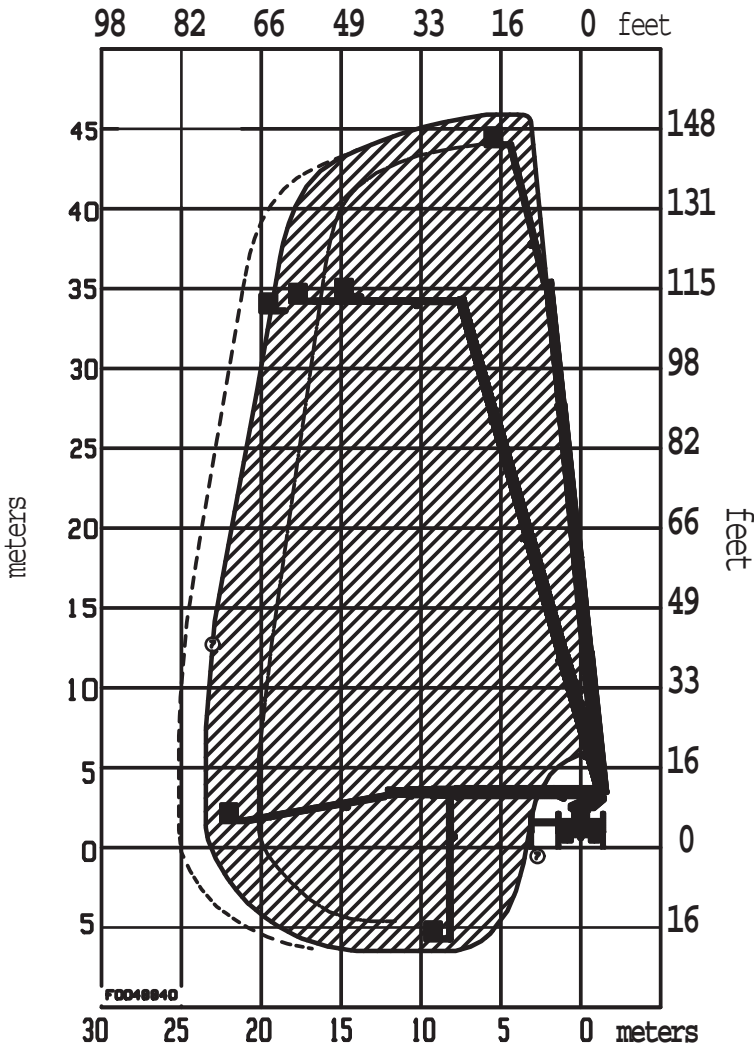

# 150 ft XDT Bronto Skylift

## Aerial Lift Specifications

- 150 ft (45 m) Working Height
- 82 ft (25 m) Outreach
- 1500 lb (700 kg) Capacity
- 45,000 lbs total weight
- 360° Continuous Turntable Rotation
- 20.3 ft (6.2 m) Outrigger Width
- 1-sided / narrow Jacking
- Automatic Outrigger Levelling
- Battery Backup Pump
- Emergency Lowering System

## Chassis Specifications

- International 7500 6x6
- 330 hp Intl. MaxxForce
- Allison Automatic Transmission
- 13 ft (3.8 m) Travel Height
- 8 ft (2.5 m) Travel Width